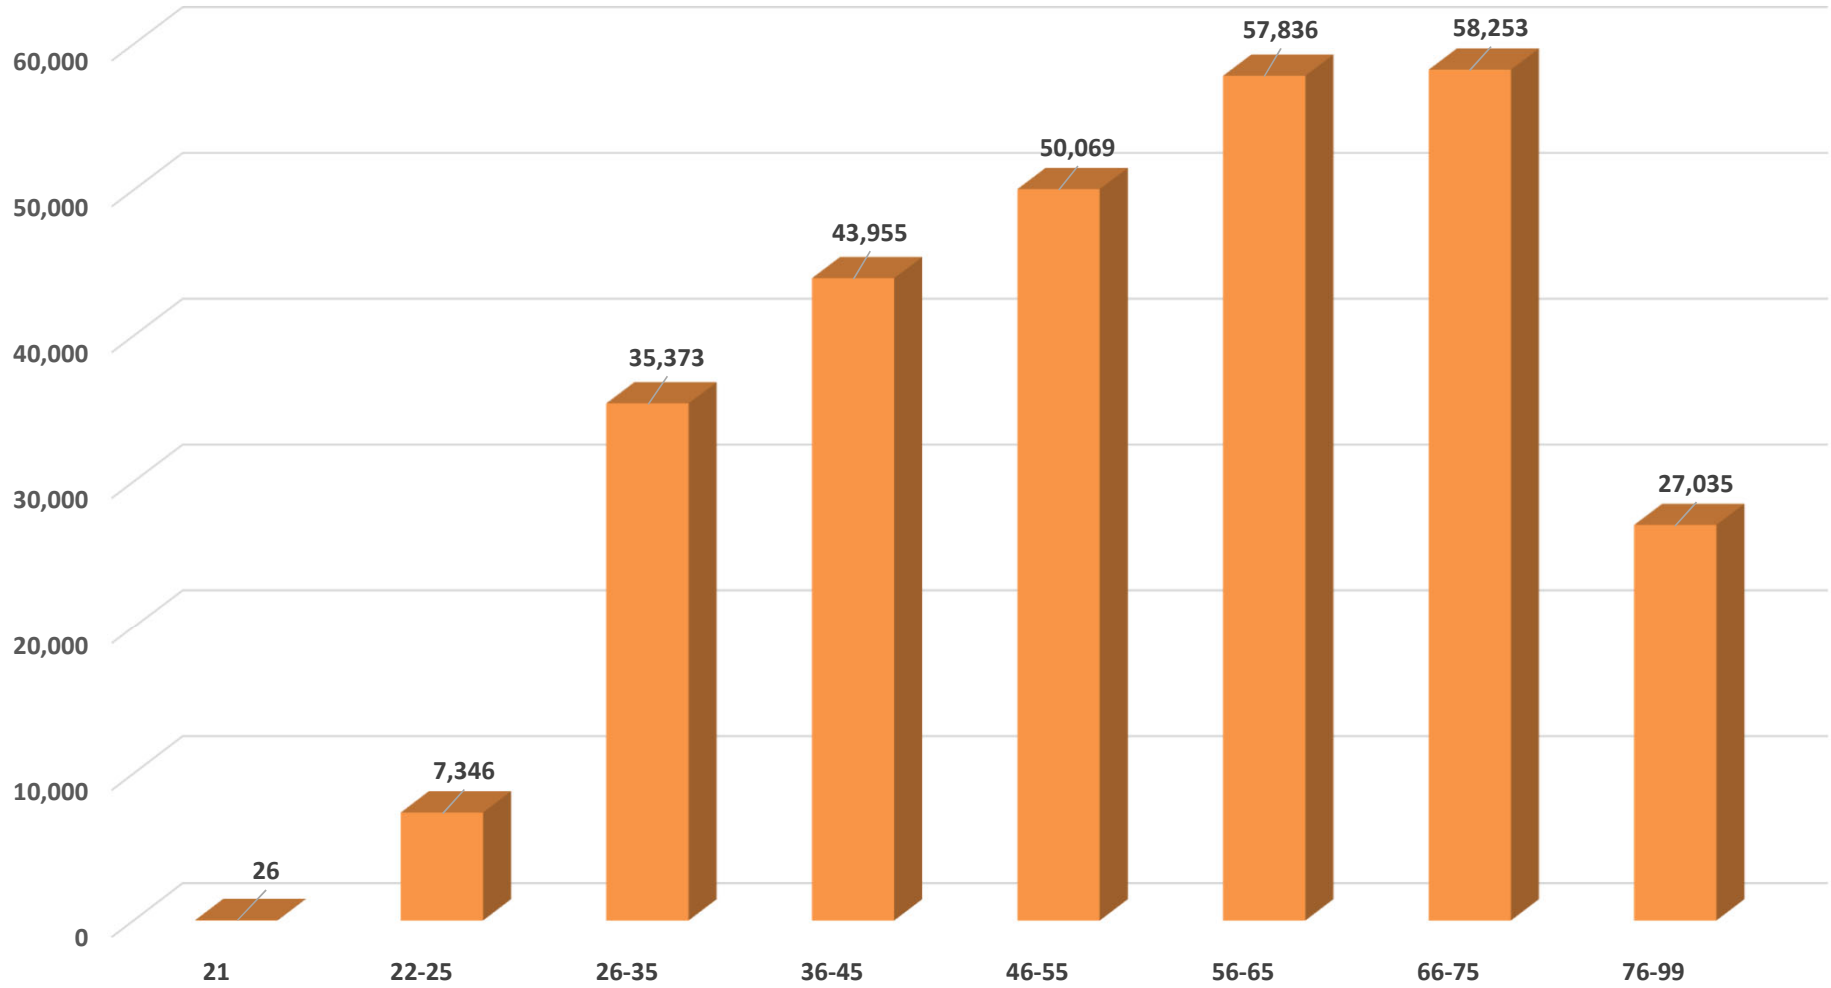

CHL by AGE

Data provided by Oregon State Police as of 03/02/2020