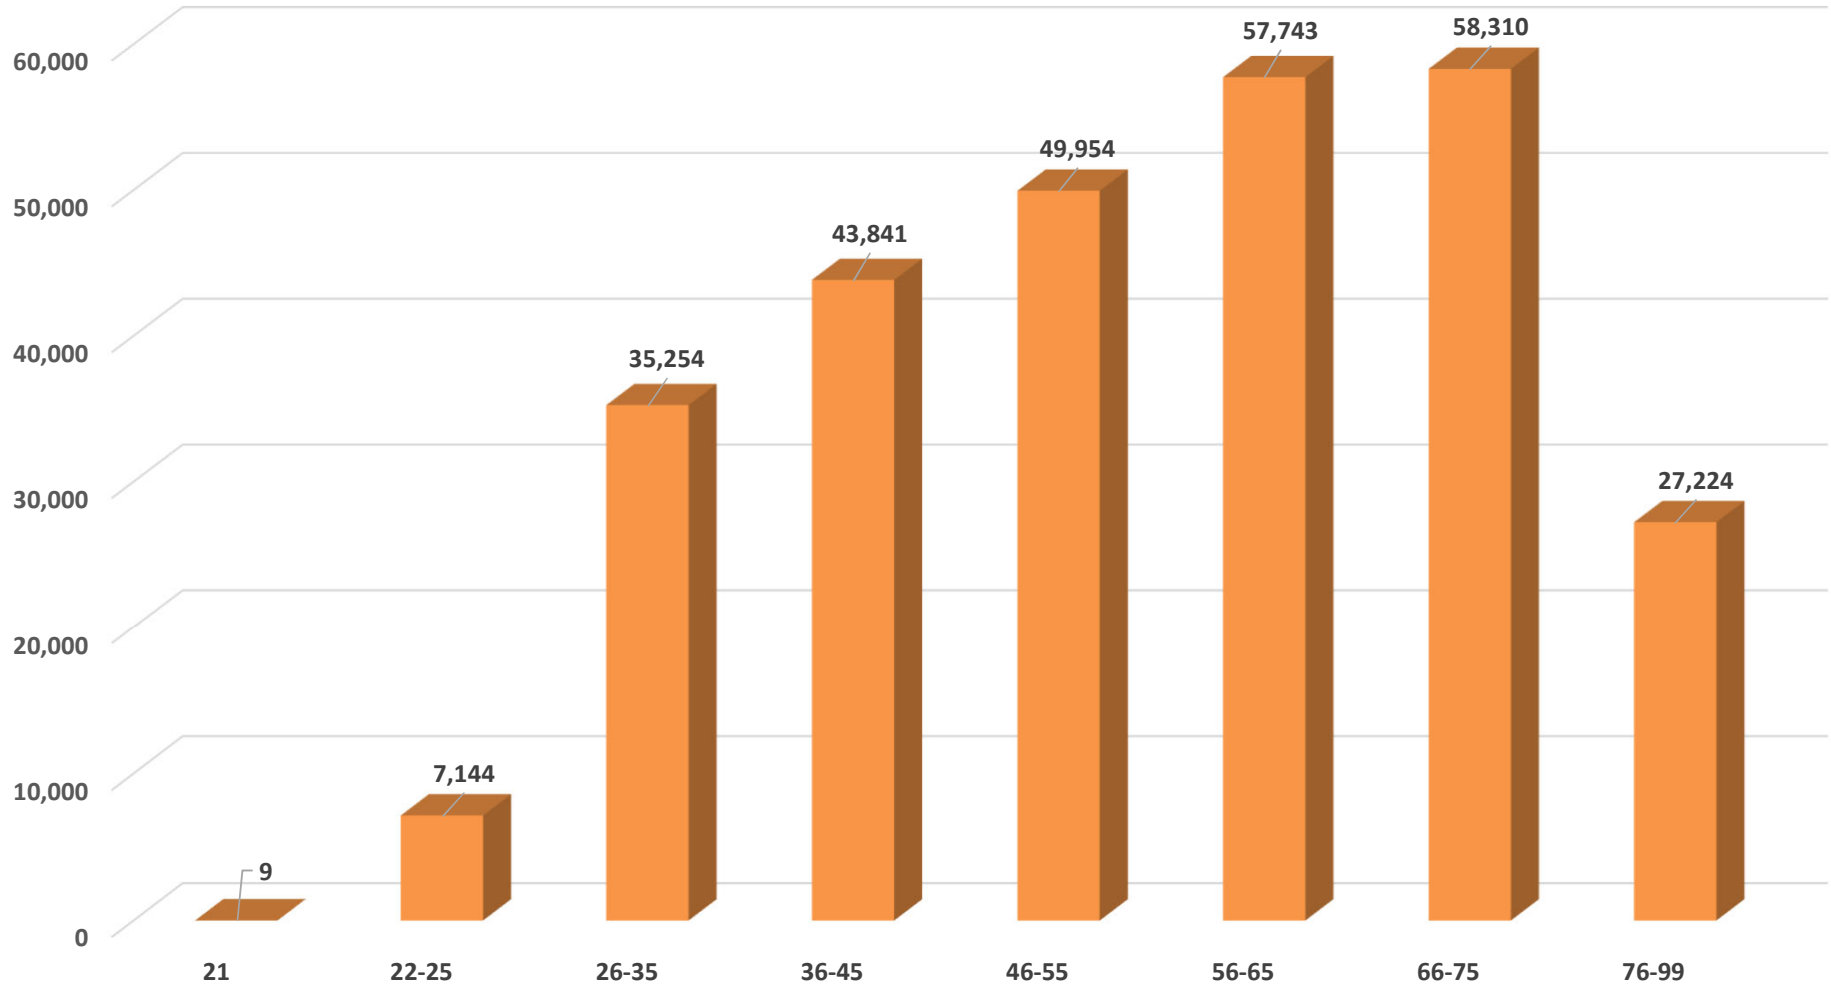

CHL by AGE

Data provided by Oregon State Police as of 02/03/2020