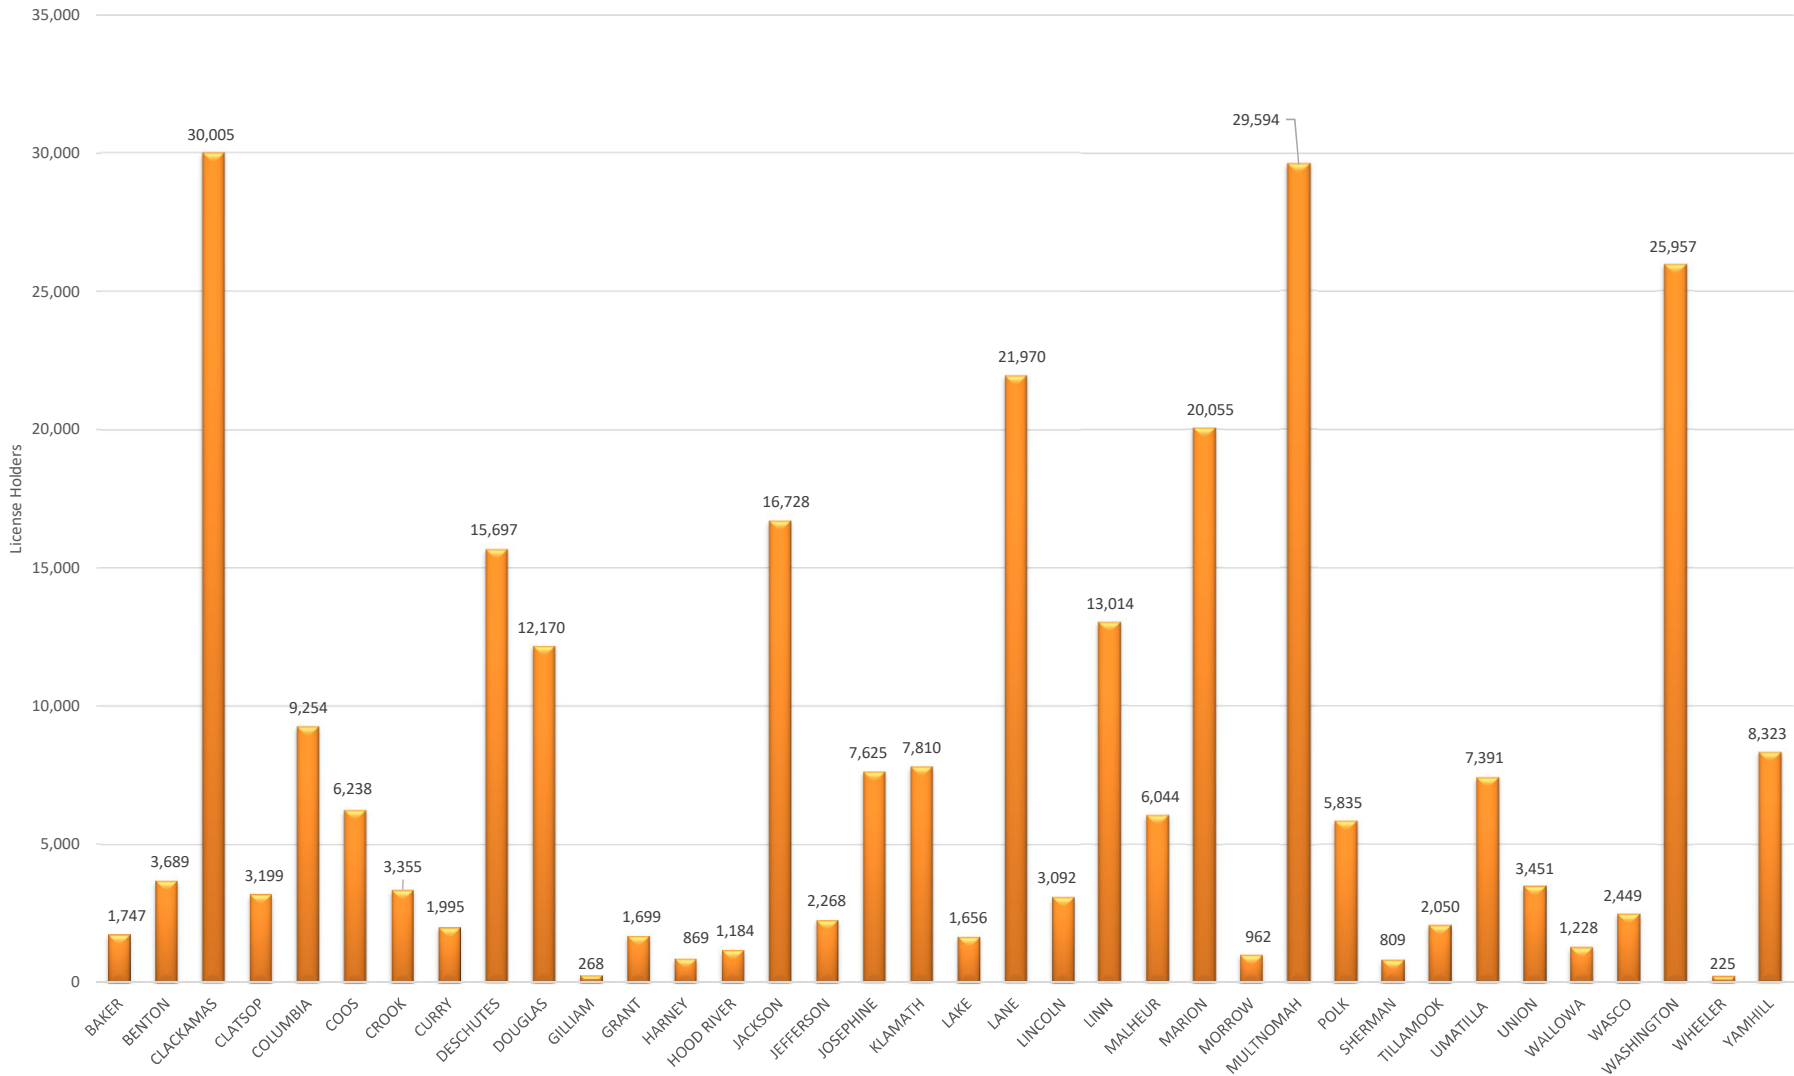

CHL Licenses by County

Data provided by Oregon State Police as of 03/02/2020