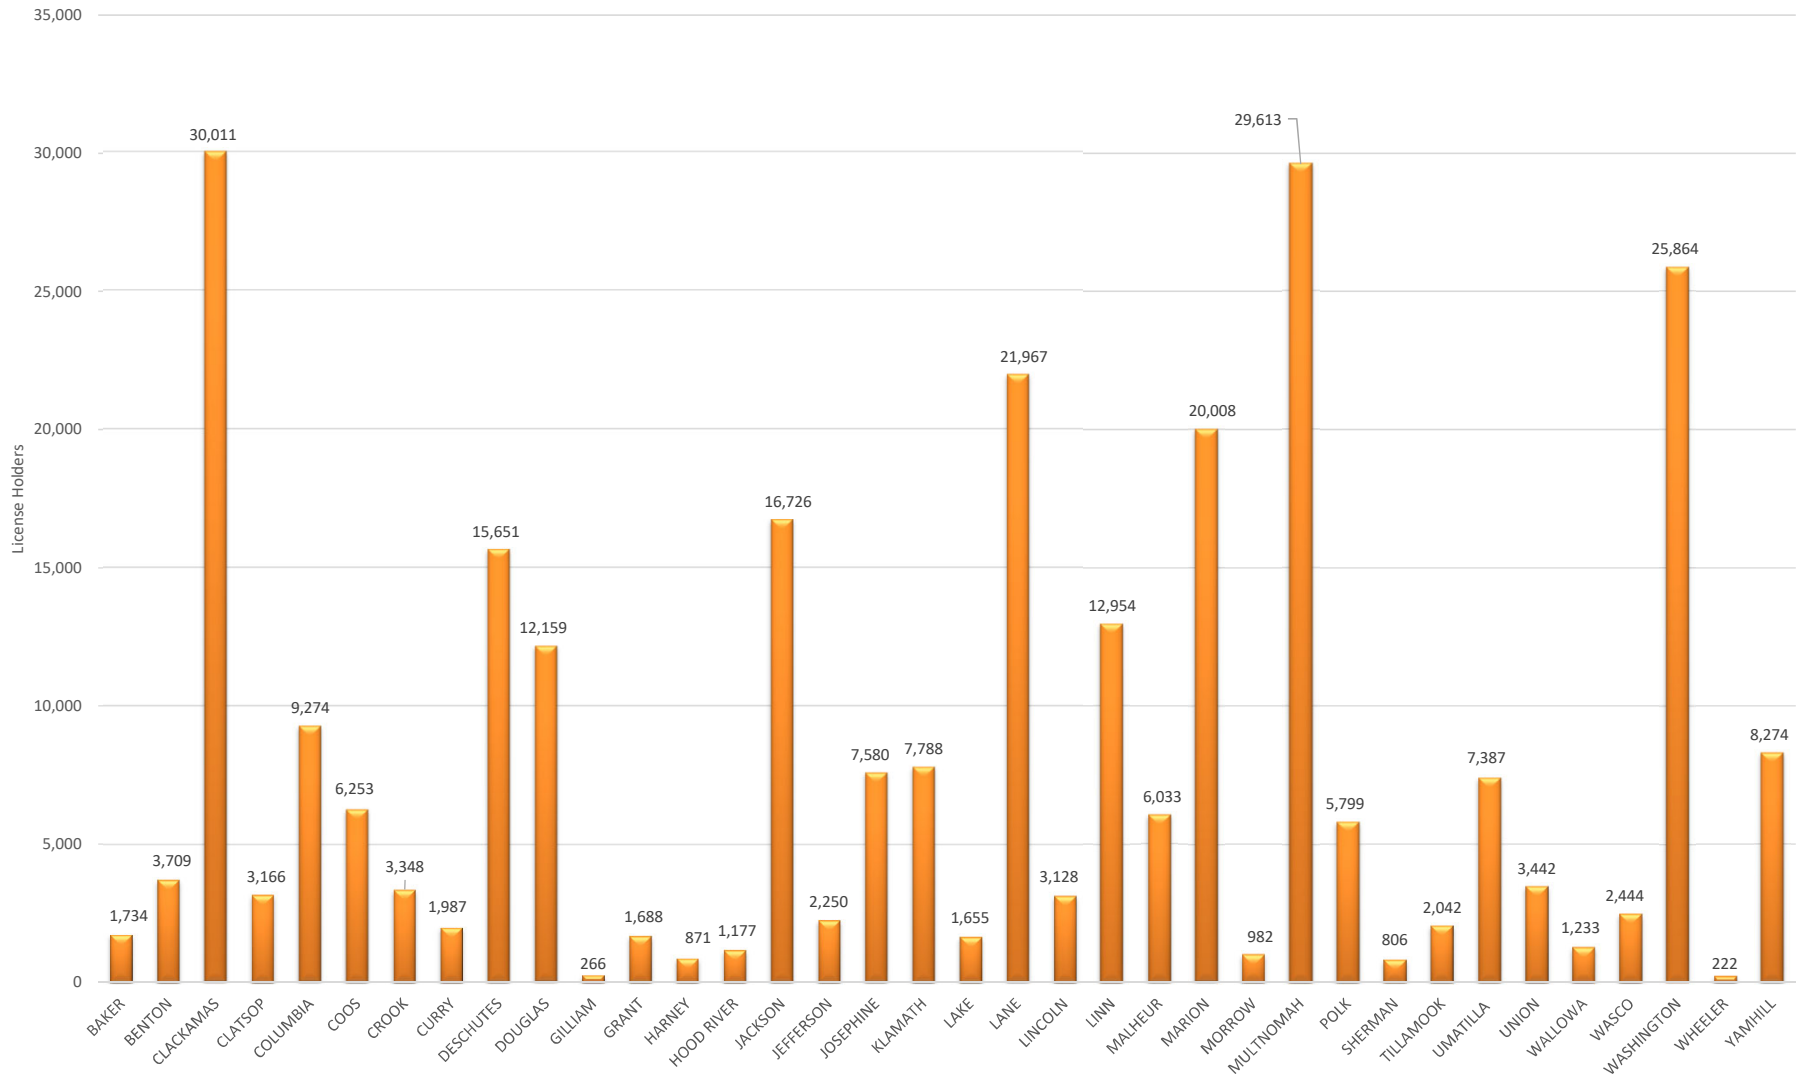

### CHL Licenses by County

Data provided by Oregon State Police as of 02/03/2020