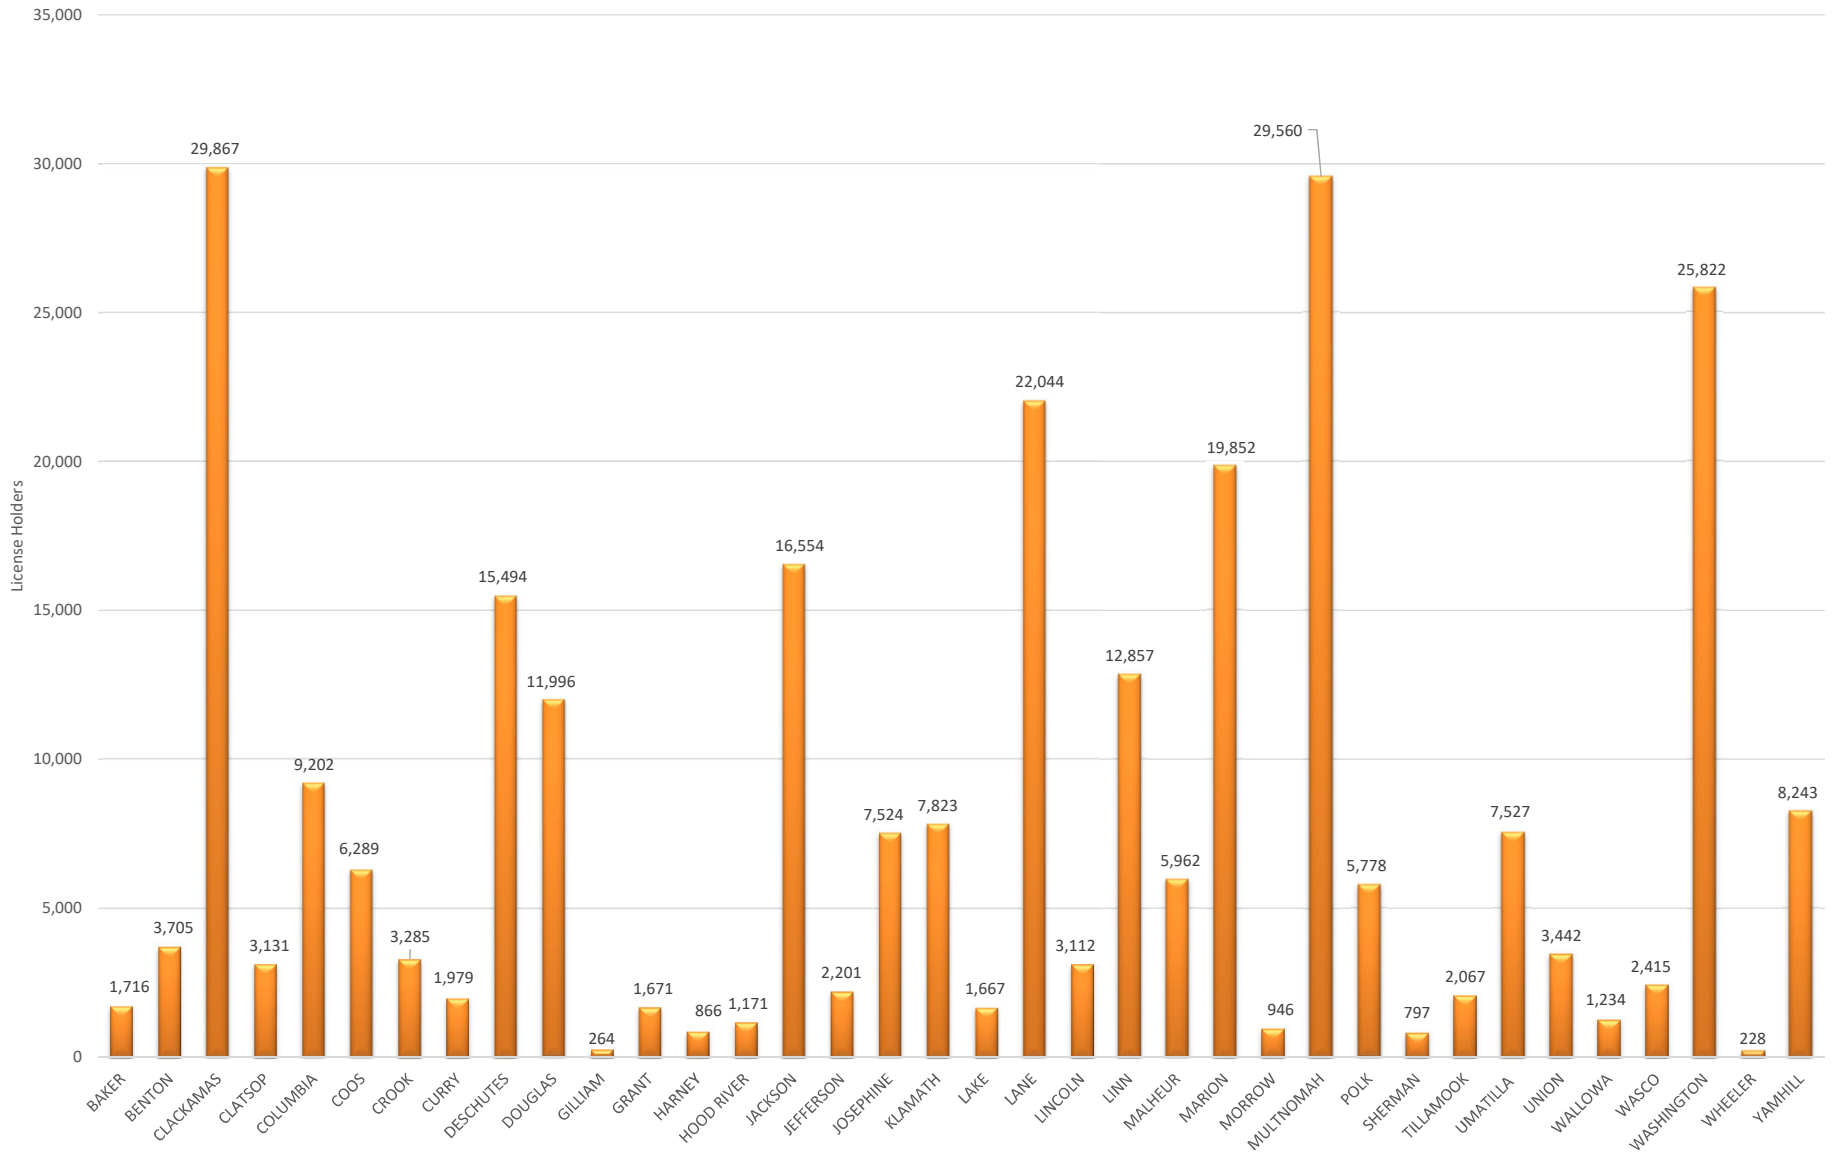

CHL Licenses by County

Data provided by Oregon State Police as of 11/03/19