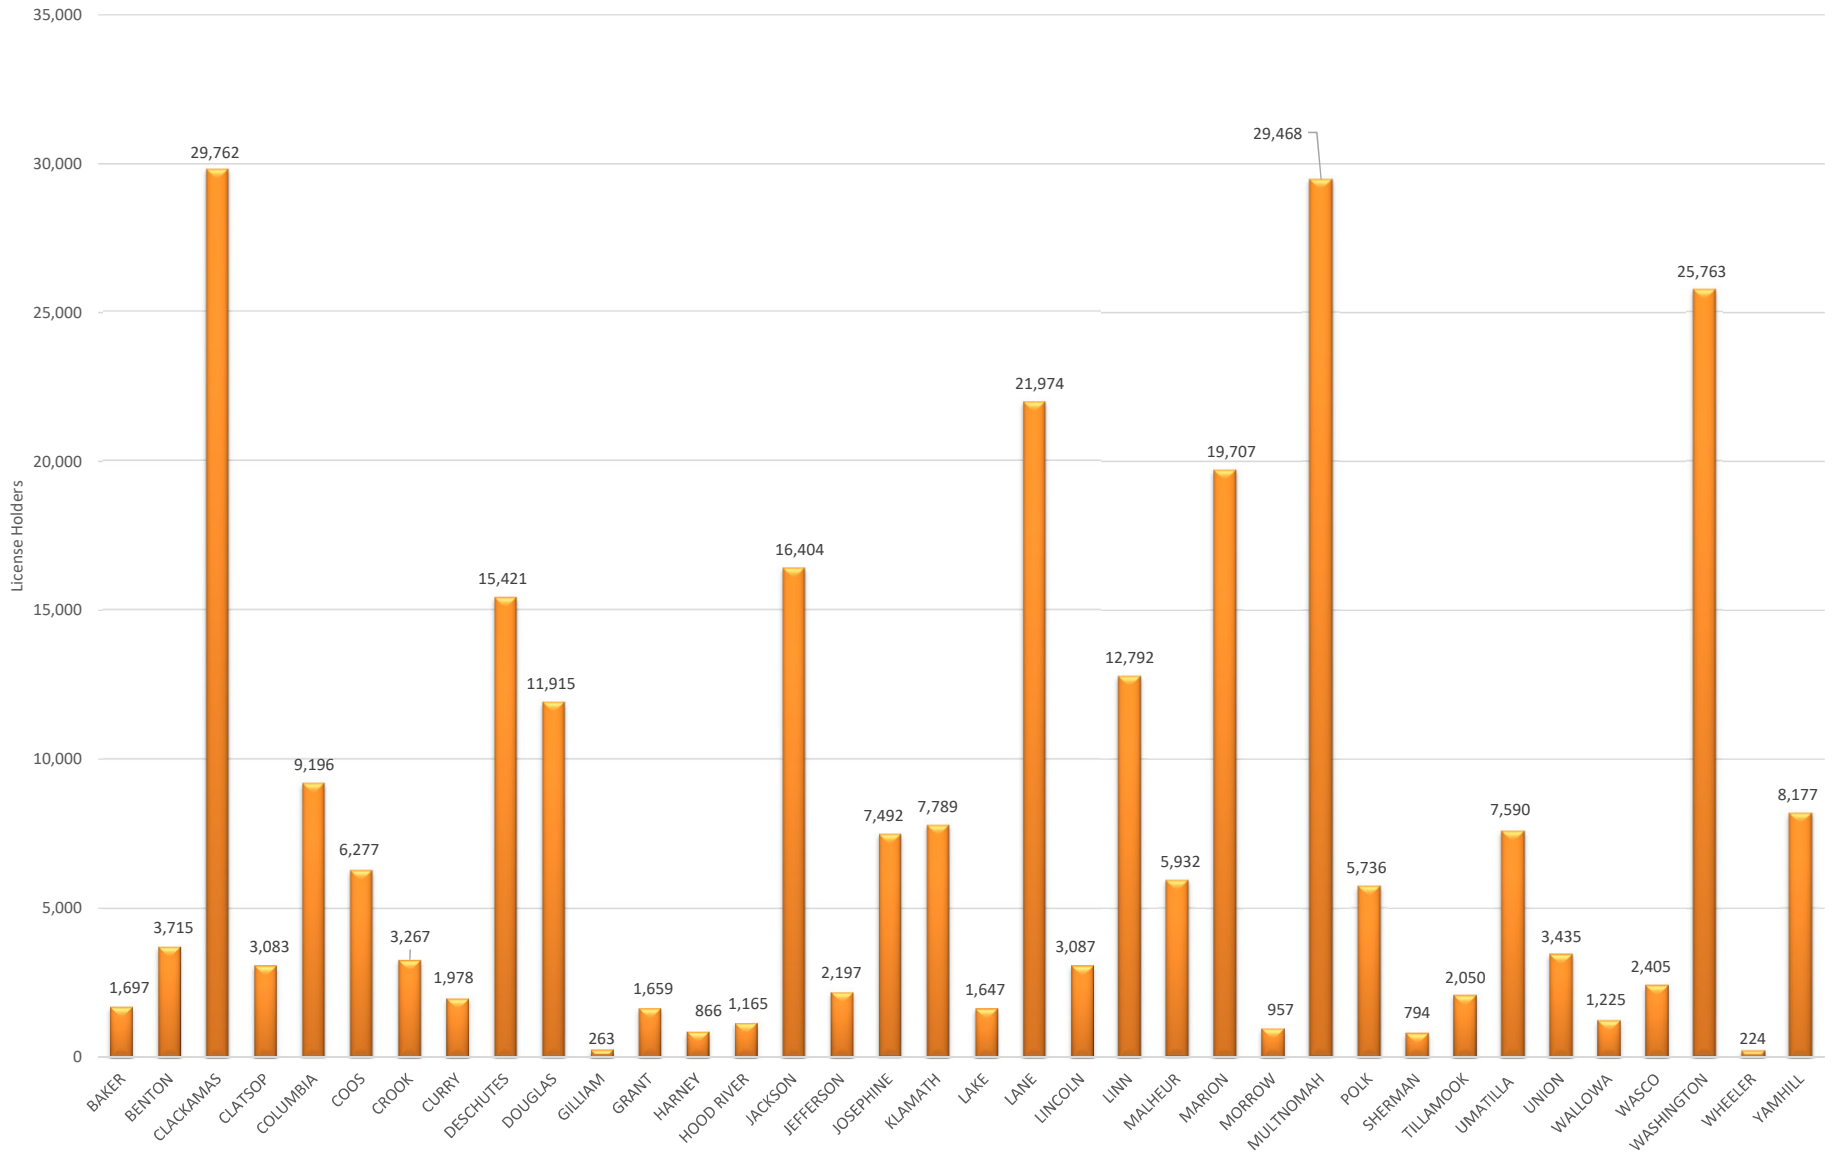

### CHL Licenses by County

Data provided by Oregon State Police as of 10/02/19