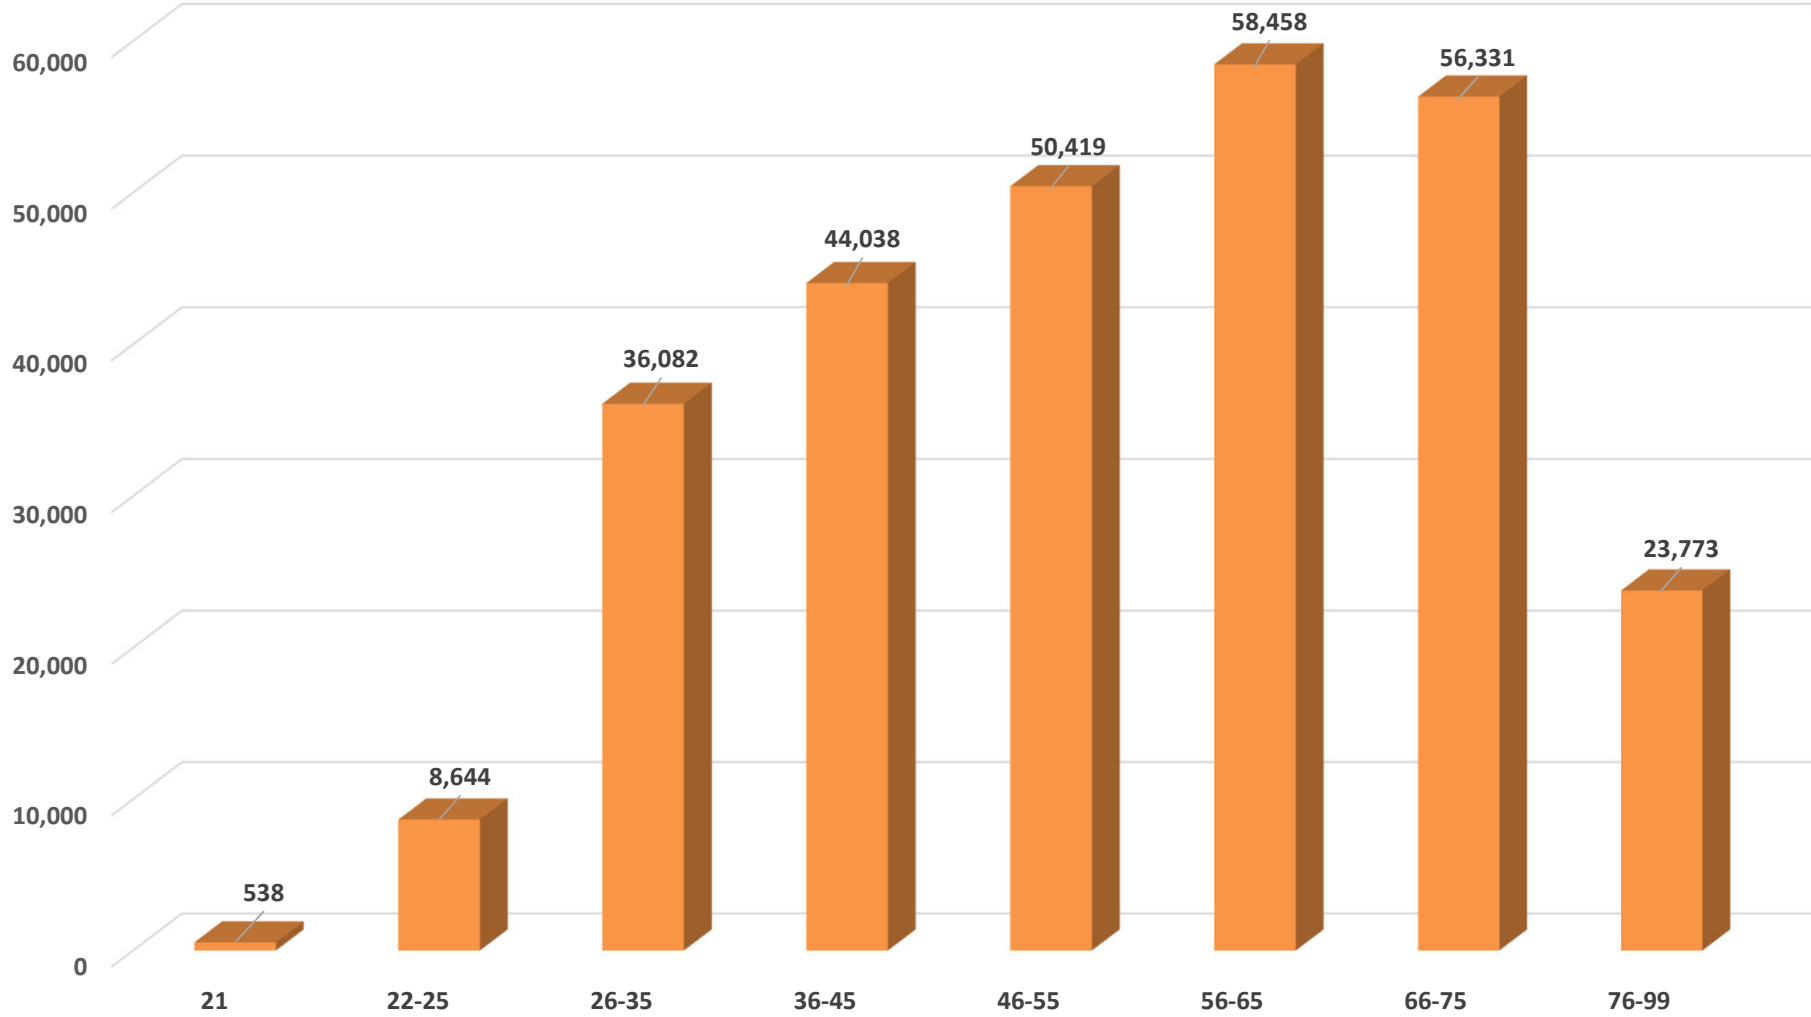

CHL by AGE

Data provided by Oregon State Police as of 11/03/19