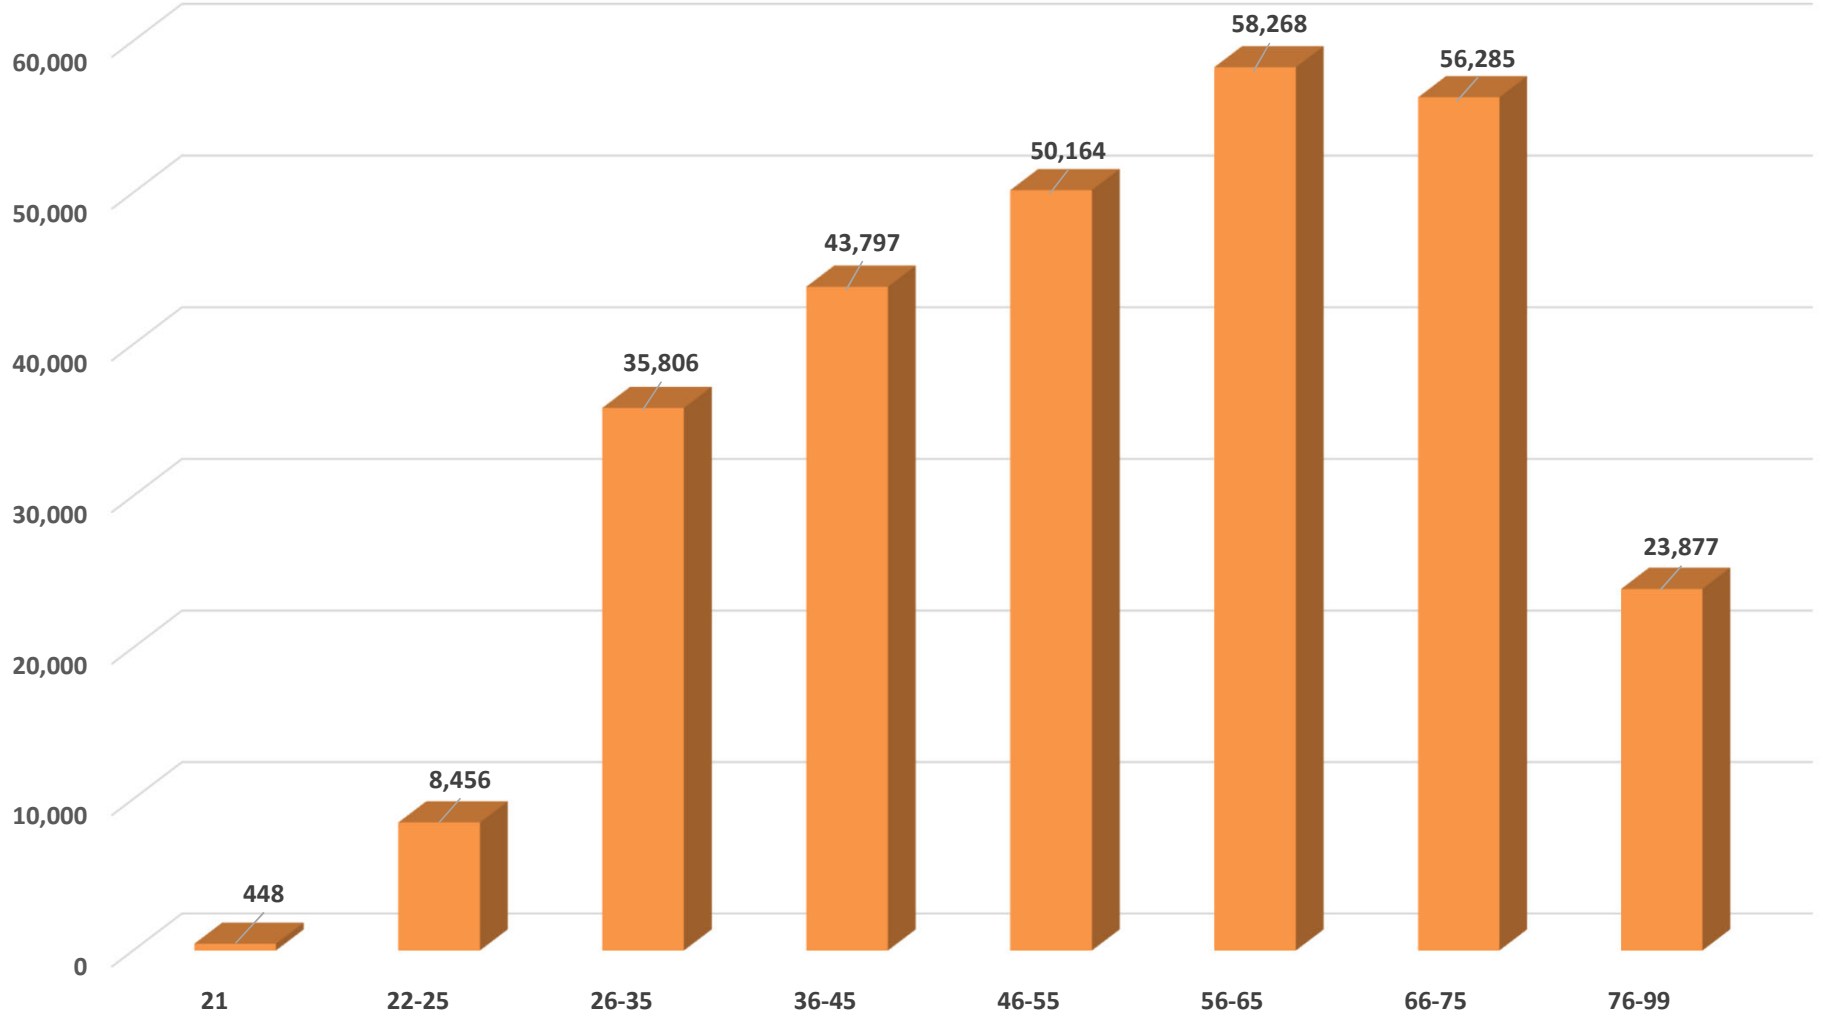

### CHL by AGE

Data provided by Oregon State Police as of 10/02/19